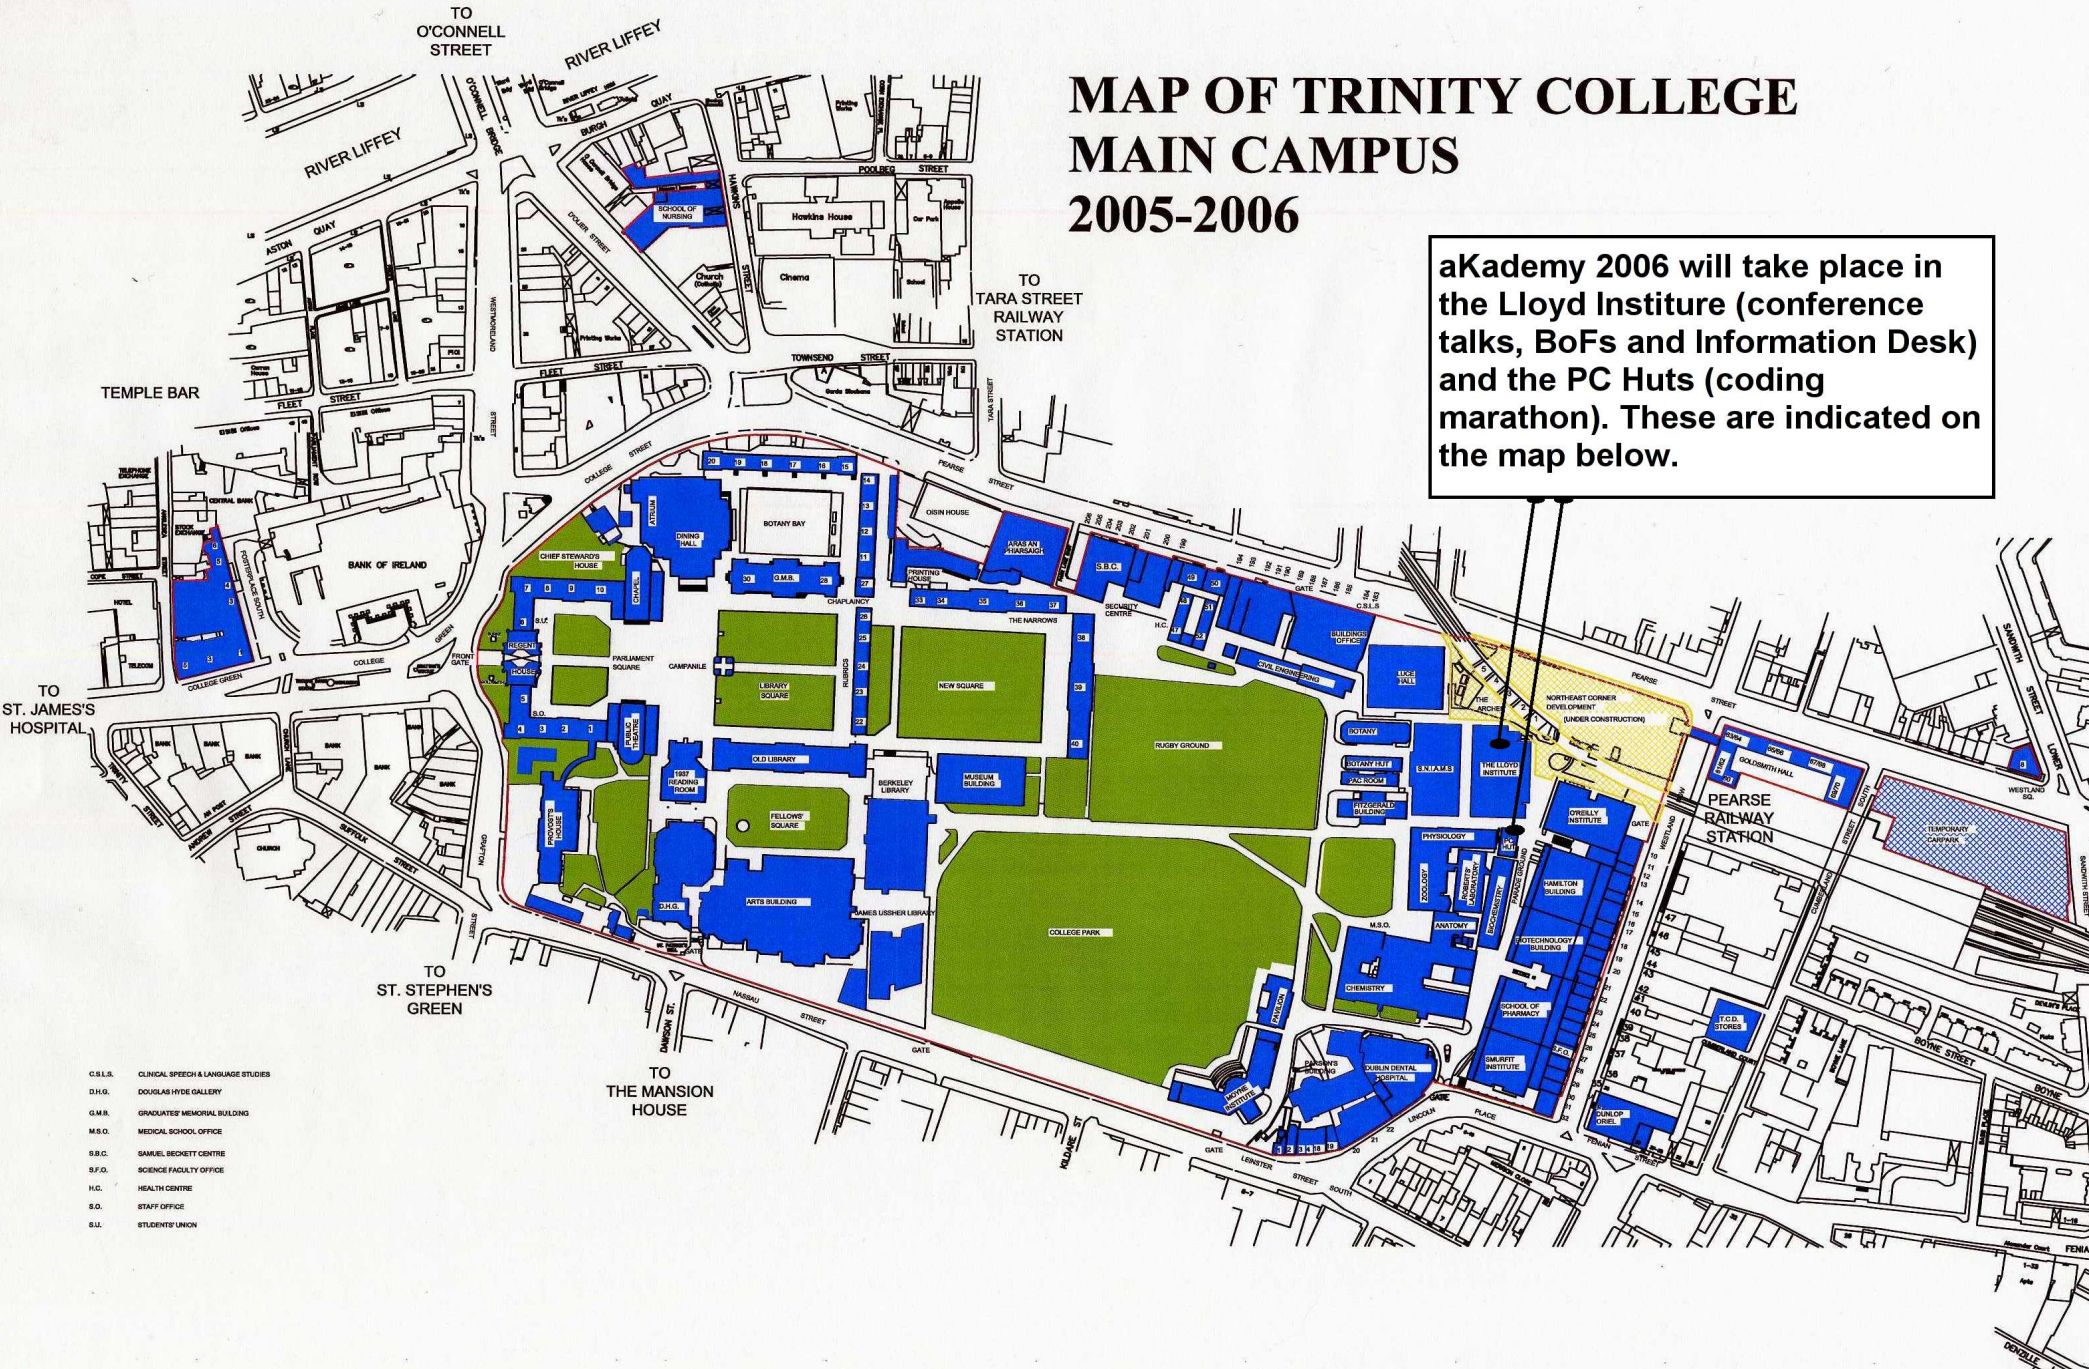

MAP OF TRINITY COLLEGE MAIN CAMPUS 2005-2006

aKademy 2006 will take place in the Lloyd Institute (conference talks, BoFs and Information Desk) and the PC Huts (coding marathon). These are indicated on the map below.